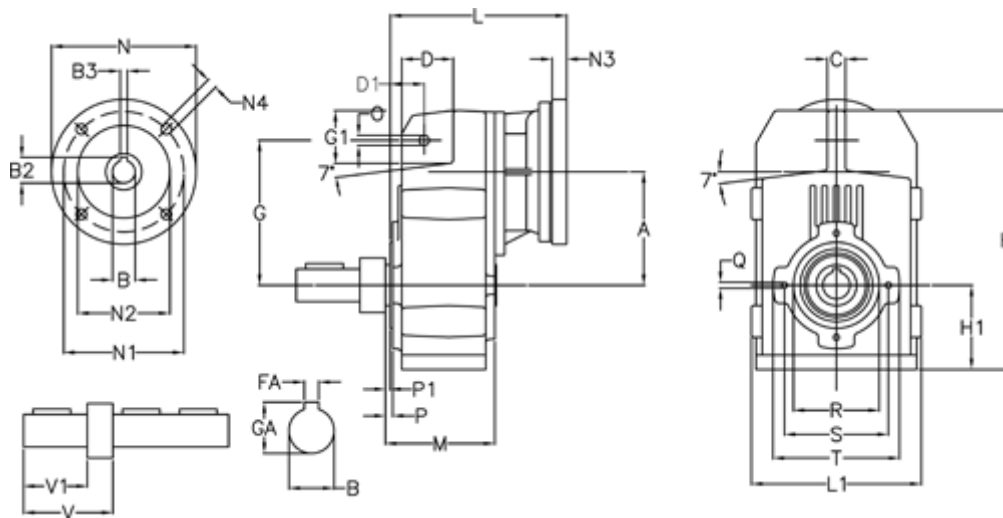

Article number: 29560201061235
 Description: Shaft mounted gear
 A252R-10,6-P90B5

Measures

A = 128.75	FA = 10	M = 135.5	Q = M10x14
B = 35	G = 162	N = 200	R = 110
B1 = 24	G1 = 58.0	N1 = 165	S = 130
B2 = 27.3	GA = 38.0	N2 = 130	T = 150
B3 = 8	H = 290.5	N4 = M10x20	V = 93.0
C = 20	H1 = 93.5	O = 13	V1 = 60
D = 57.0	L = 232.5	P = 6.0	
D1 = 43.5	L1 = 188	P1 = 3.5	